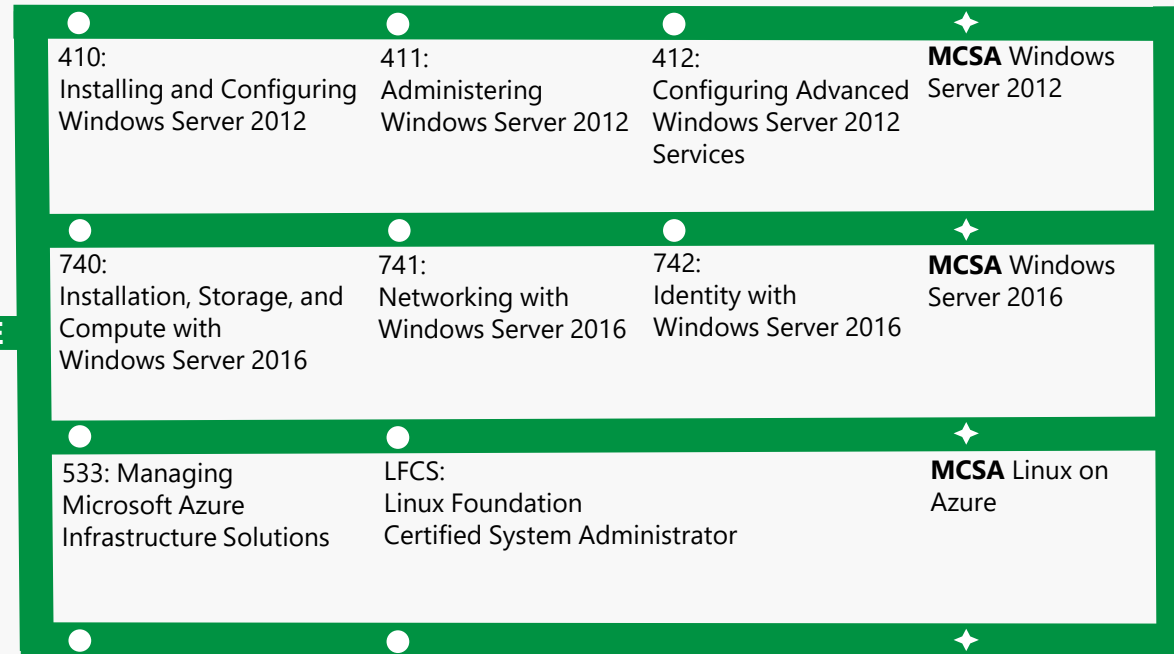

MCSA Dynamics 365 For Operations

MOBILITY PATH

CLOUD PLATFORM & INFRASTRUCTURE PATH

CLOUD PLATFORM & INFRASTRUCTURE

MCSE

Cloud Platform & Infrastructure
Earned: 2017

Elective

ELECTIVE EXAM POOL