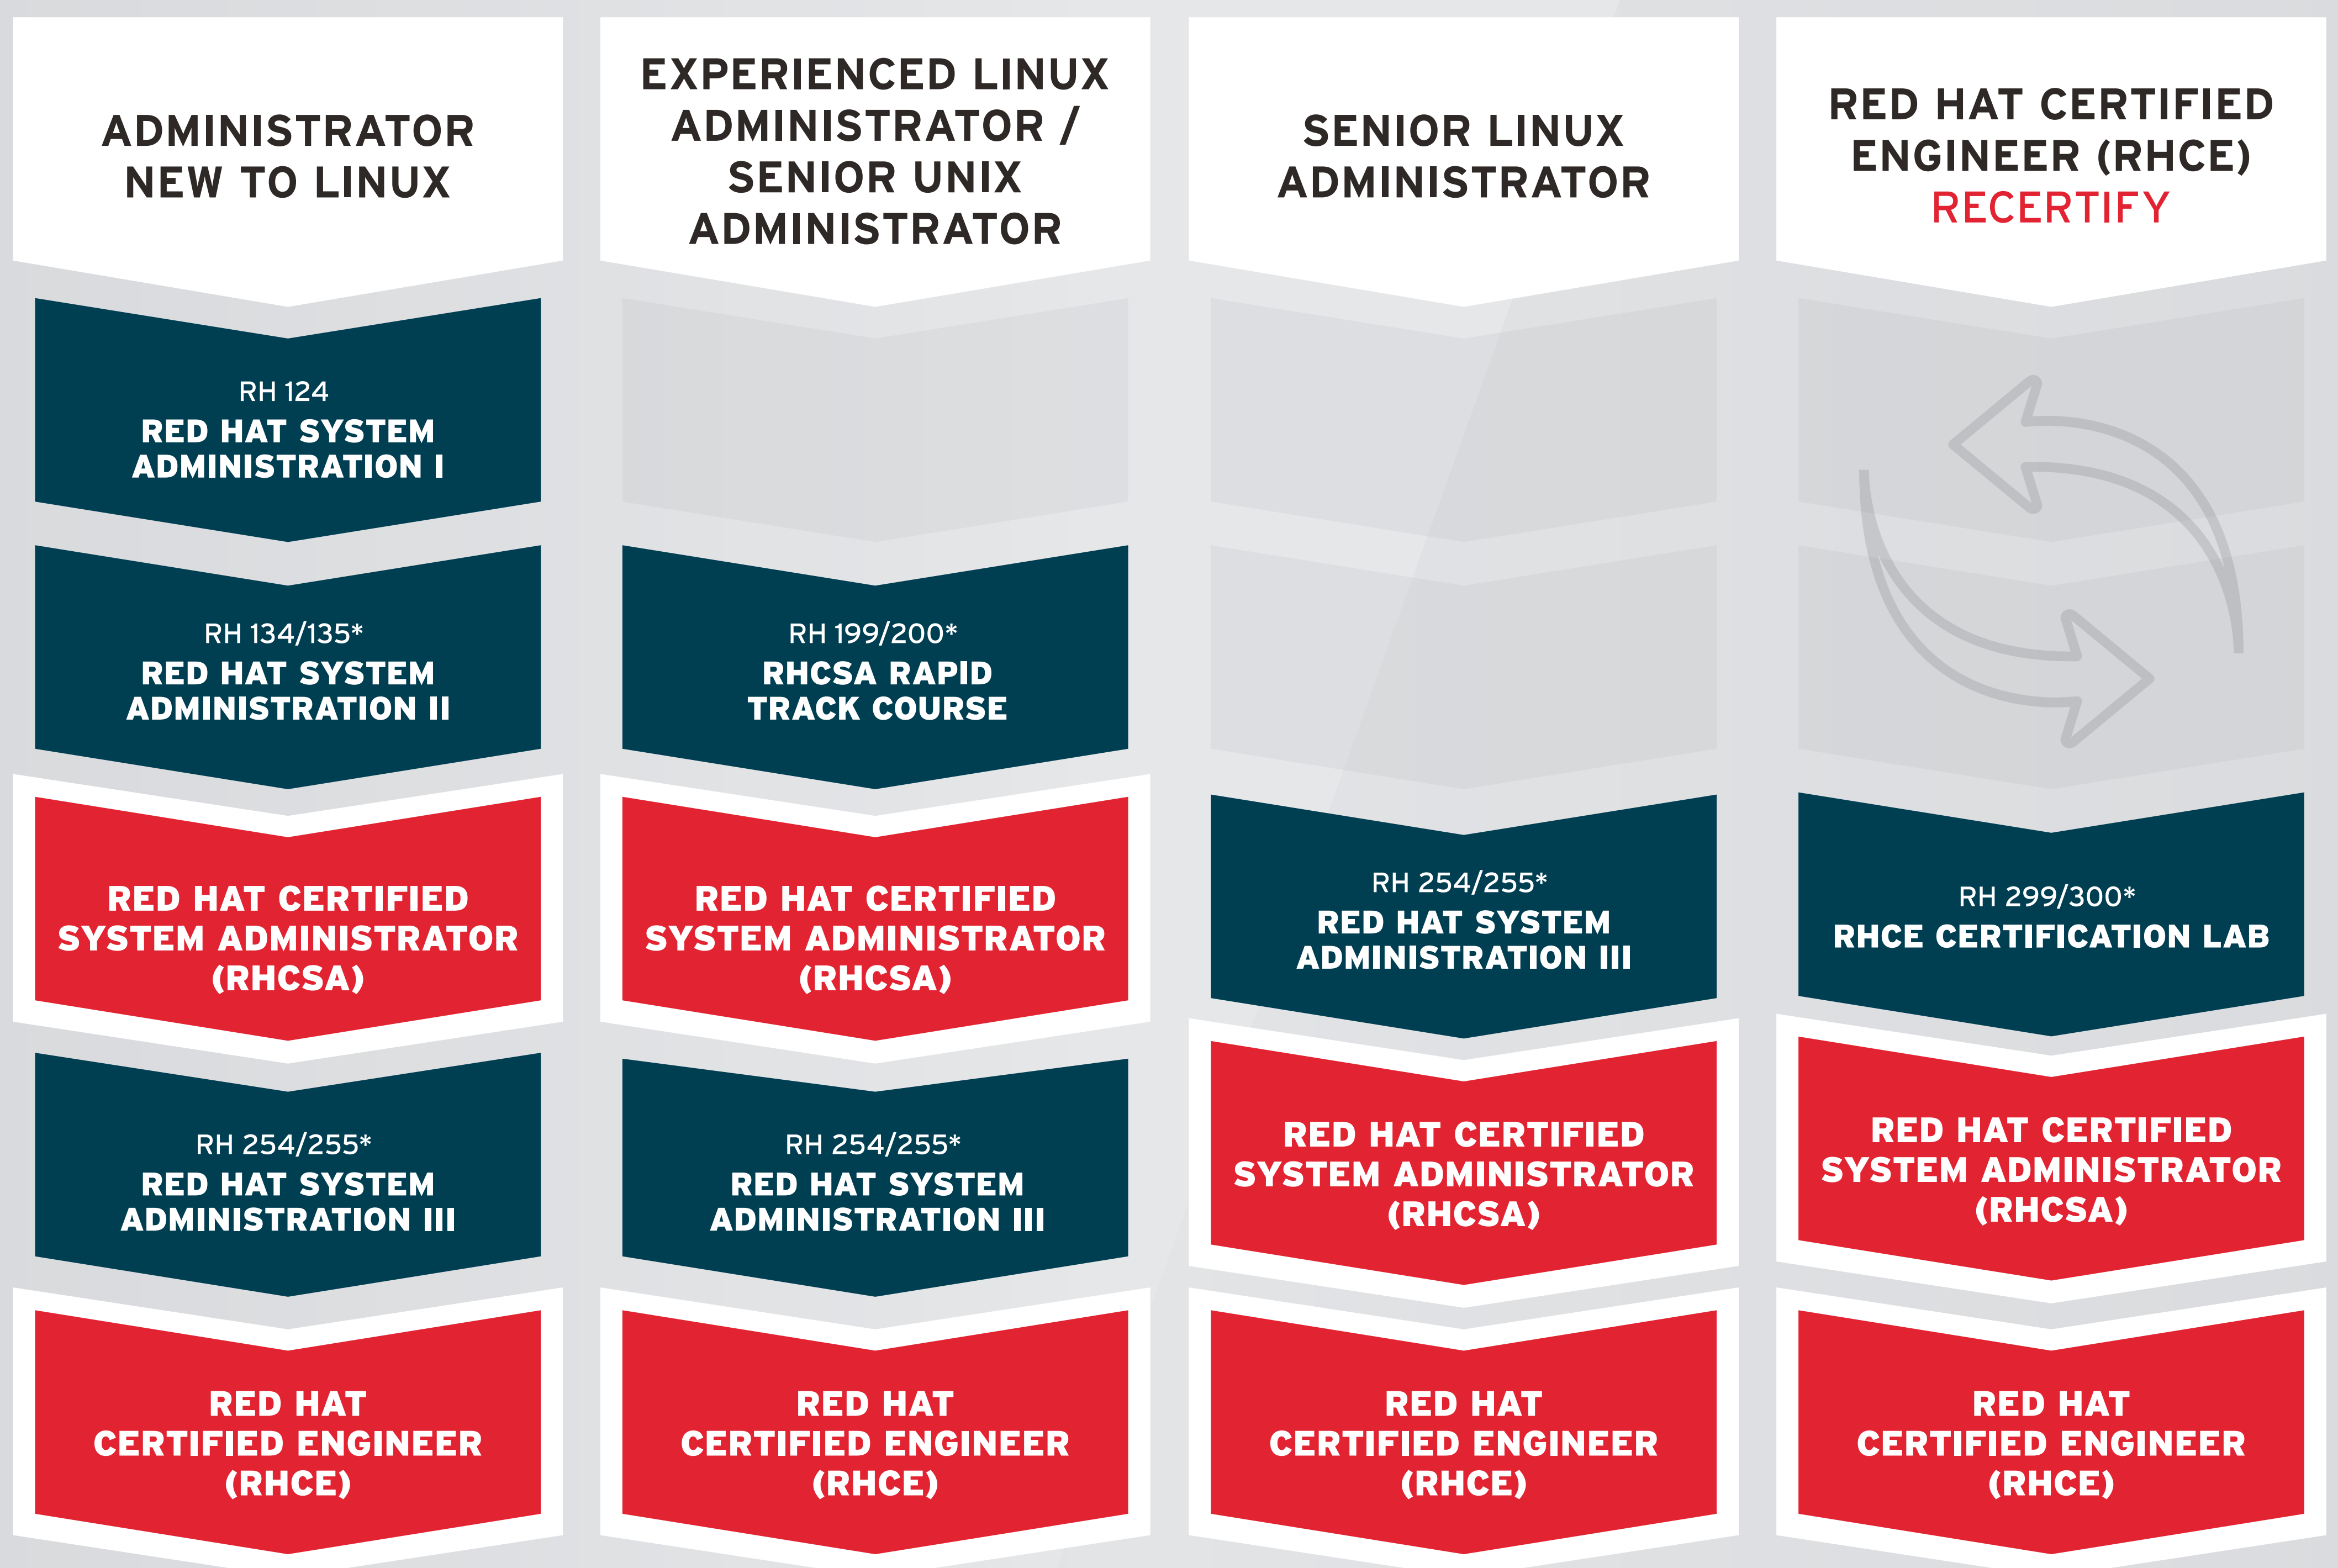

TRAIN AND TEST ON RED HAT ENTERPRISE LINUX 7

Use the chart to first identify which background most closely matches yours.
Then follow that path for your course progression.

LEARN MORE AT WWW.REDHAT.COM/TRAINING

*RH135, RH200, RH255 and RH300 versions of the course include the exam(s) when you purchase the course.