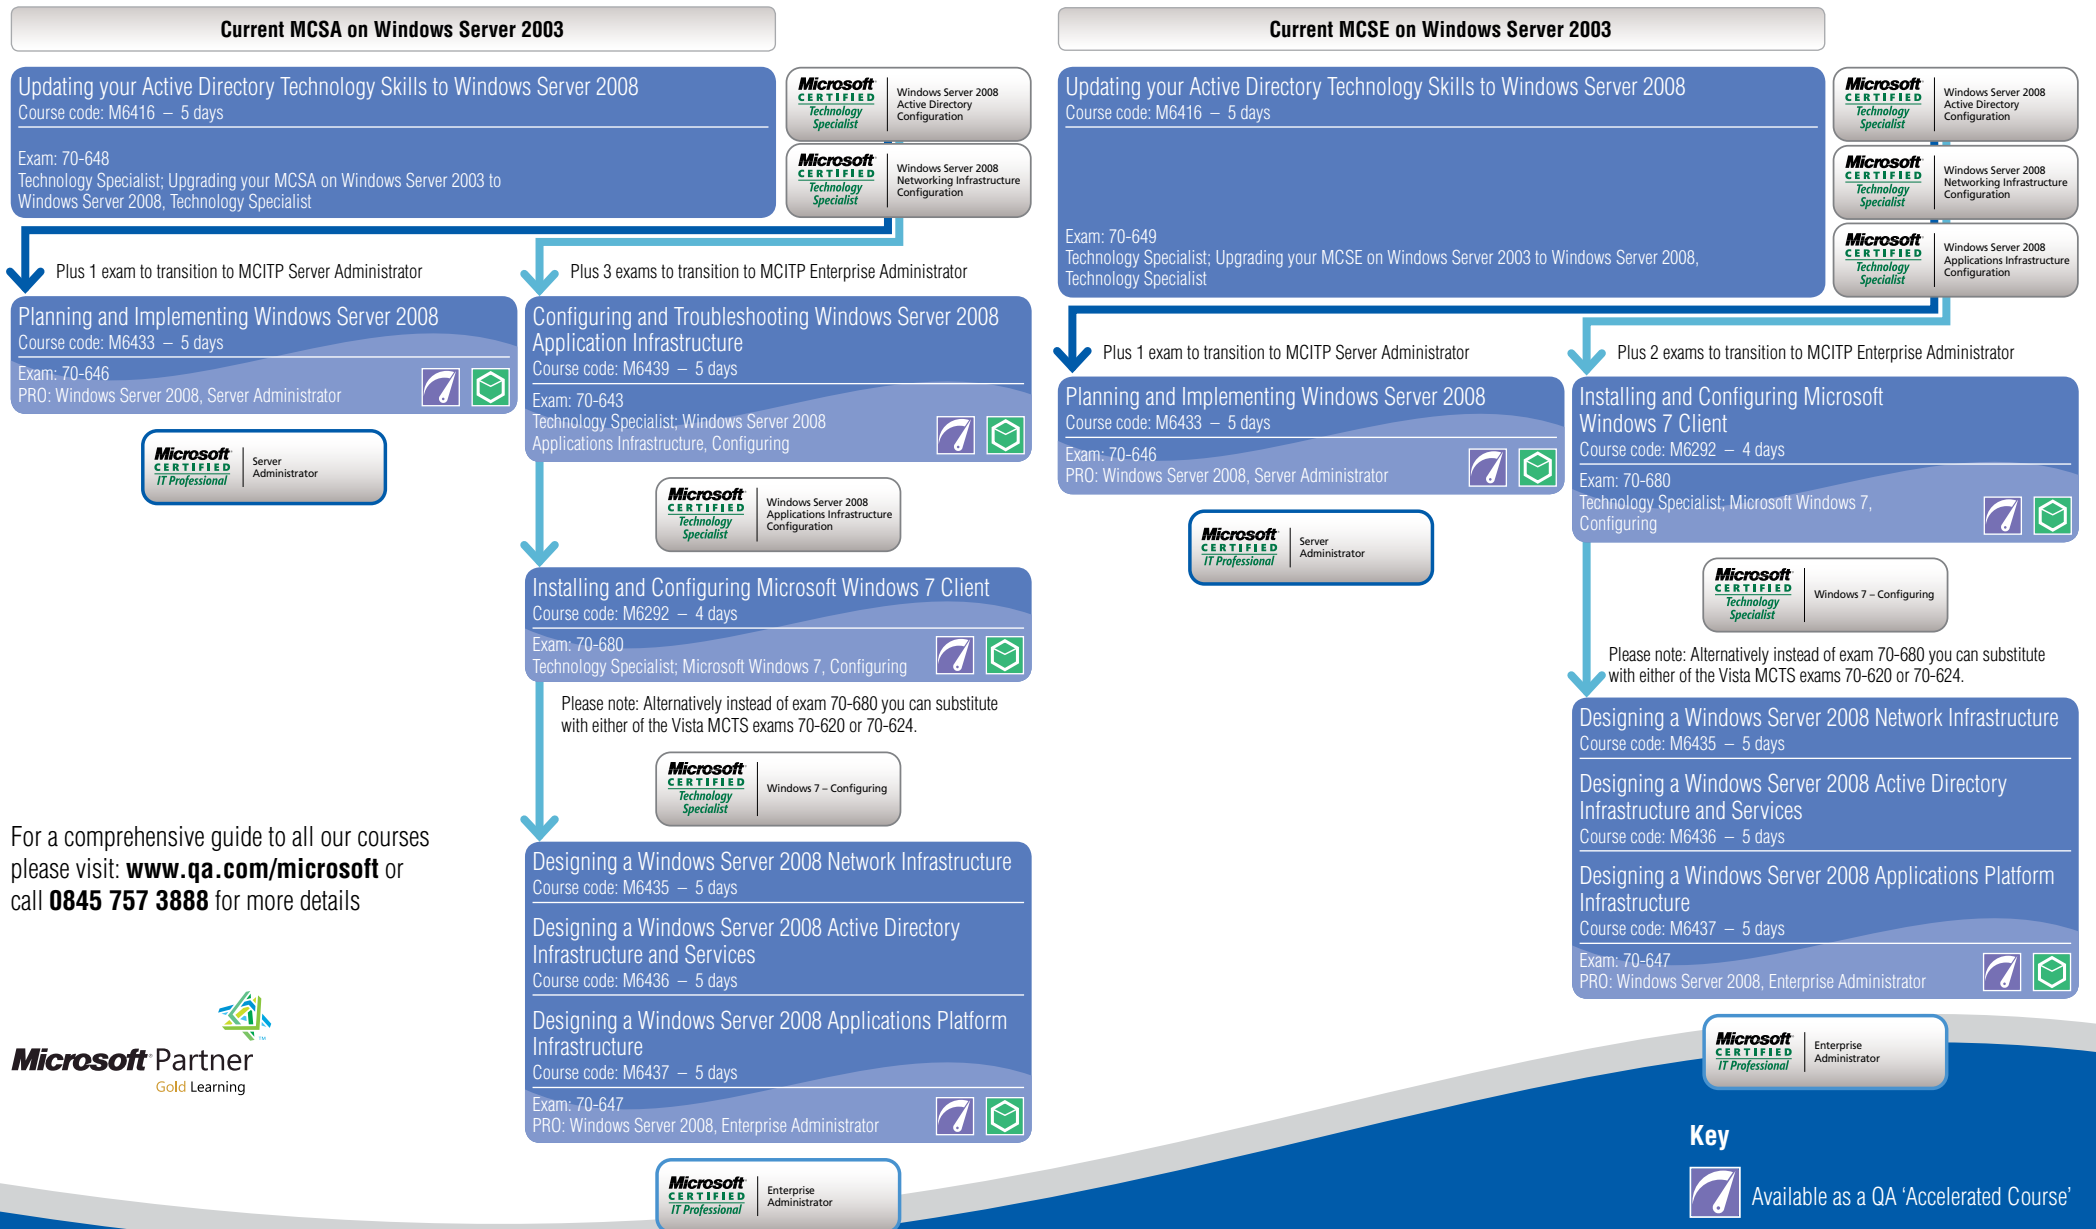

Microsoft Windows Server 2008 certification and course roadmap

Upgrade from MCSA 2003 and MCSE 2003

For a comprehensive guide to all our courses please visit: www.qa.com/microsoft or call **0845 757 3888** for more details

Key

Available as a QA 'Accelerated Course'

Available as a QA 'Knowledge in a Box'