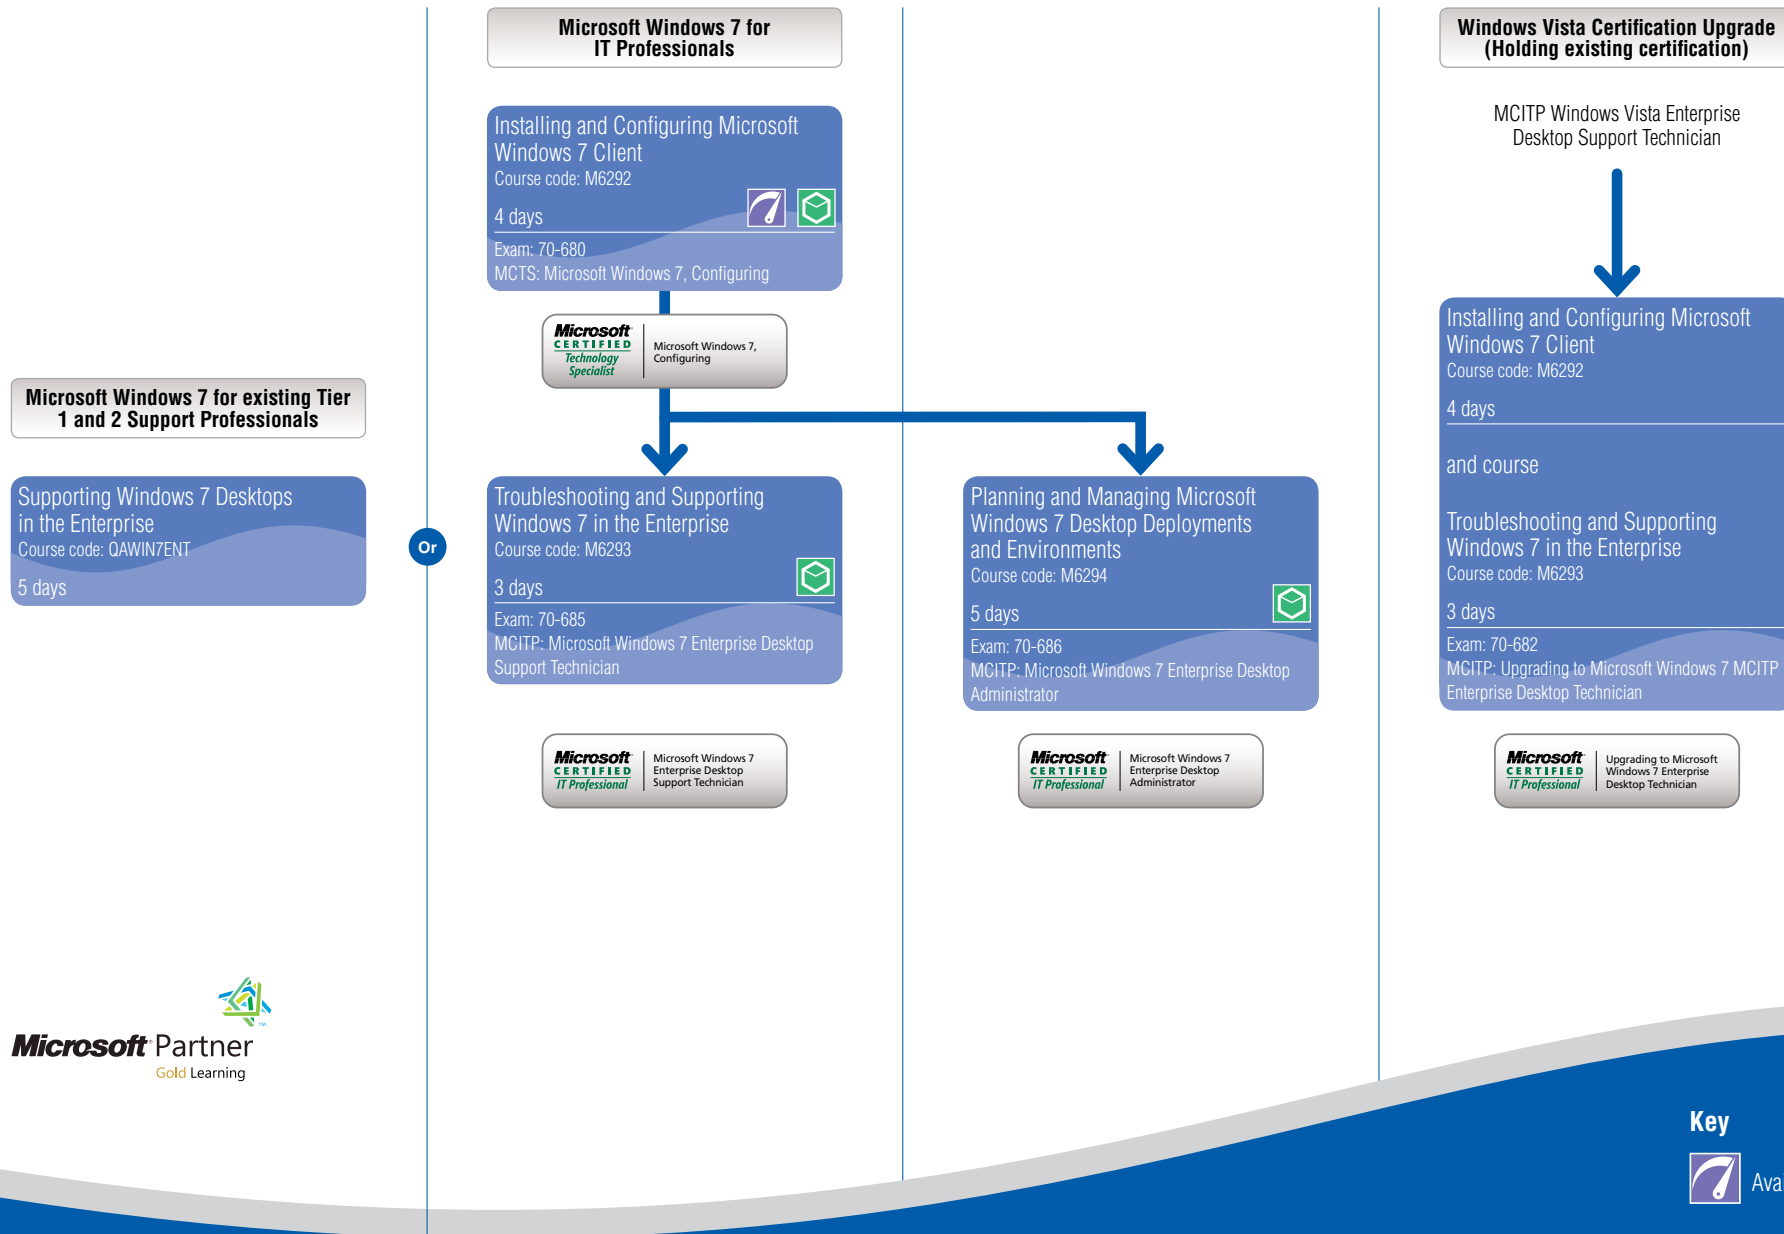

# Microsoft Windows 7 certification and course roadmap

**Fast Lane**

**Key**

Available as a QA 'Accelerated Course'

Available as a QA 'Knowledge in a Box'