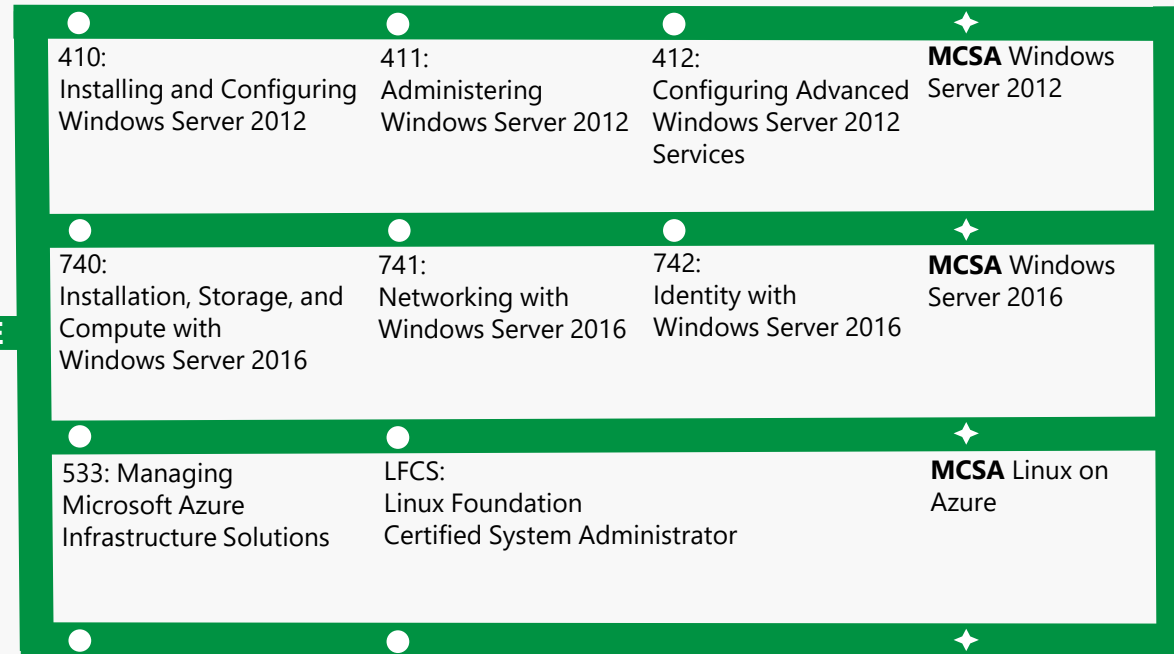

MCSA Dynamics 365 For Operations

MOBILITY PATH

CLOUD PLATFORM & INFRASTRUCTURE PATH

Choose two from:
532: Developing Microsoft Azure Solutions
533: Managing Microsoft Azure Infrastructure Solutions
534: Architecting Microsoft Azure Solutions
473: Designing and Implementing Cloud Data Platform Solutions
475: Designing and Implementing Big Data Analytics Solutions

MCSA Cloud
Platform

MCSE

Cloud Platform & Infrastructure
Earned: 2017

Elective

ELECTIVE EXAM POOL

- 532: Developing Microsoft Azure Solutions
- 533: Managing Microsoft Azure Infrastructure Solutions
- 534: Architecting Microsoft Azure Solutions
- 473: Designing and Implementing Cloud Data Platform Solutions
- 475: Designing and Implementing Big Data Analytics Solutions
- 744: Securing Windows Server 2016
- 413: Designing and Implementing a Server Infrastructure
- 414: Implementing an Advanced Server Infrastructure
- 246: Monitoring and Operating a Private Cloud
- 247: Configuring and Deploying a Private Cloud